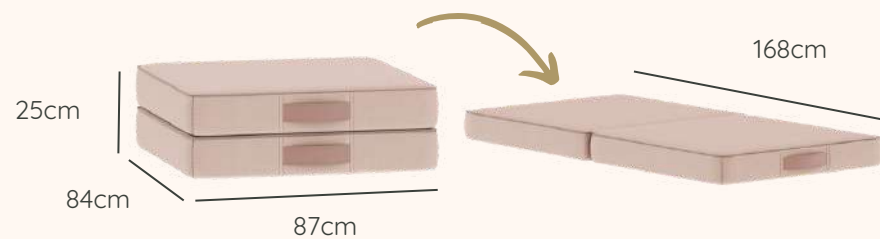

Ref. K874000