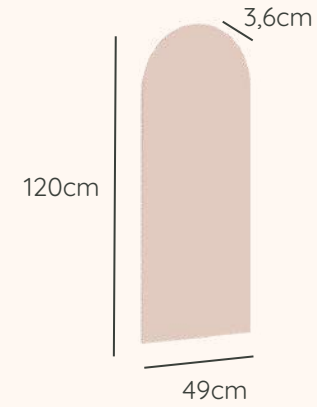

Ref. 30145

Medidas internas das gavetas:
A: 13,1cm x L: 42,3cm x P: 40cm

Ref. K97500

Ref. K59000

Ref. K59200

Ref. K59300

Ref. K59400A

Ref. 19100