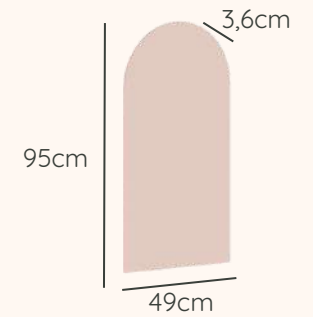

Ref. 30145

Medidas internas das gavetas:
A: 13,1cm x L: 42,3cm x P: 40cm

Ref. K97500

Ref. K59000

Ref. K59200

Ref. K59300

Ref. K59400A

Ref. 19100