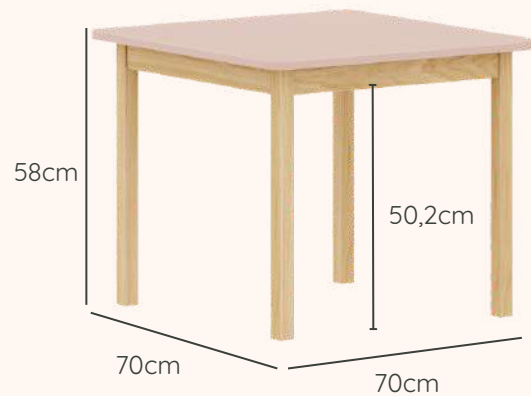

Referências e Medidas

Acompanha adesivos rosa e azul.

Ref. 19500

Opções de Cores

Para conhecer todas as combinações de cores dos Complementos, consulte a tabela.