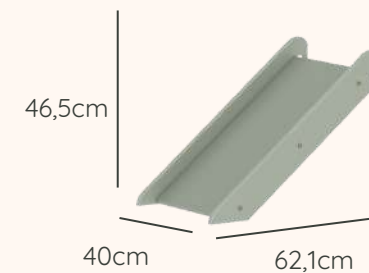

Ref. K97400