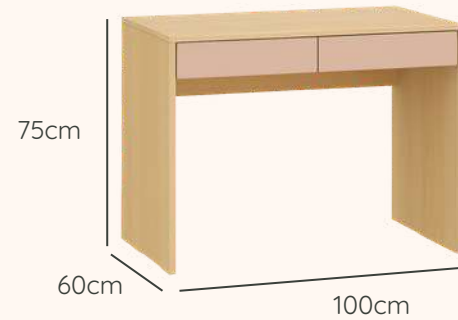

Ref. 30145

Medidas internas das gavetas:
A: 13,1cm x L: 42,3cm x P: 40cm

Ref. K97500

Ref. K59000

Ref. K59200

Ref. K59300

Ref. K59400A

Ref. 19100