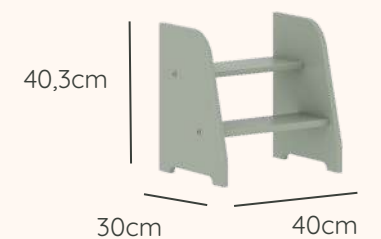

Ref. K97300