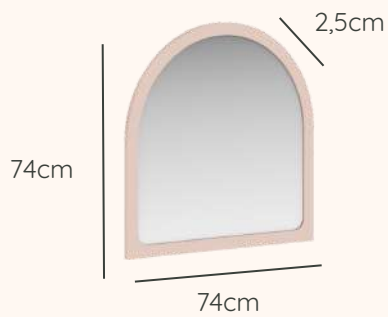

Ref. 30145

Medidas internas das gavetas:
A: 13,1cm x L: 42,3cm x P: 40cm

Ref. K97500

Ref. K59000

Ref. K59200

Ref. K59300

Ref. K59400A

Ref. 19100