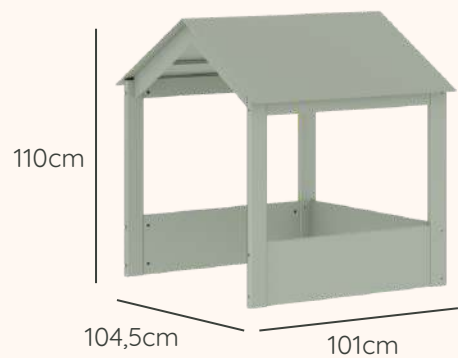

Ref. K97200